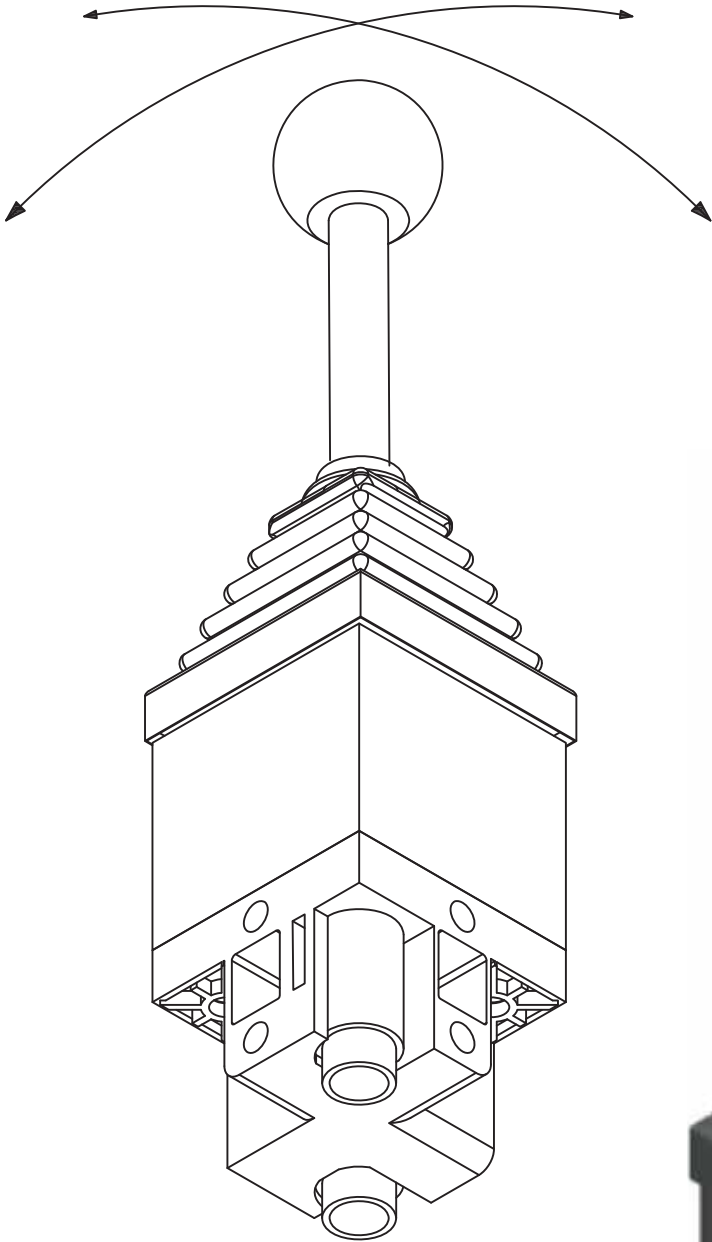

# VALVE OPERATOR XL-920

Cablecraft<sup>®</sup>  
Australia Pty Ltd

- ✱ Zinc alloy stackable remote valve operator.
- ✱ Total Travel : 30mm.
- ✱ 35mm travel option available.
- ✱ Max load 40 kgf.
- ✱ Suitable for side / panel / bulkhead mounting.

# VALVE OPERATOR XL-650

- ✱ Plastic body Vertical Joystick Control.
- ✱ Total Travel : 16+16mm.
- ✱ Max load 18 kgf.
- ✱ Optional Neutral Lock Lever.

# VALVE OPERATOR XL-670

- ✱ Zinc Alloy body Vertical Joystick Control.
- ✱ Total Travel : 14+14mm.
- ✱ Max load 50 kgf.
- ✱ Optional Neutral Lock Lever.