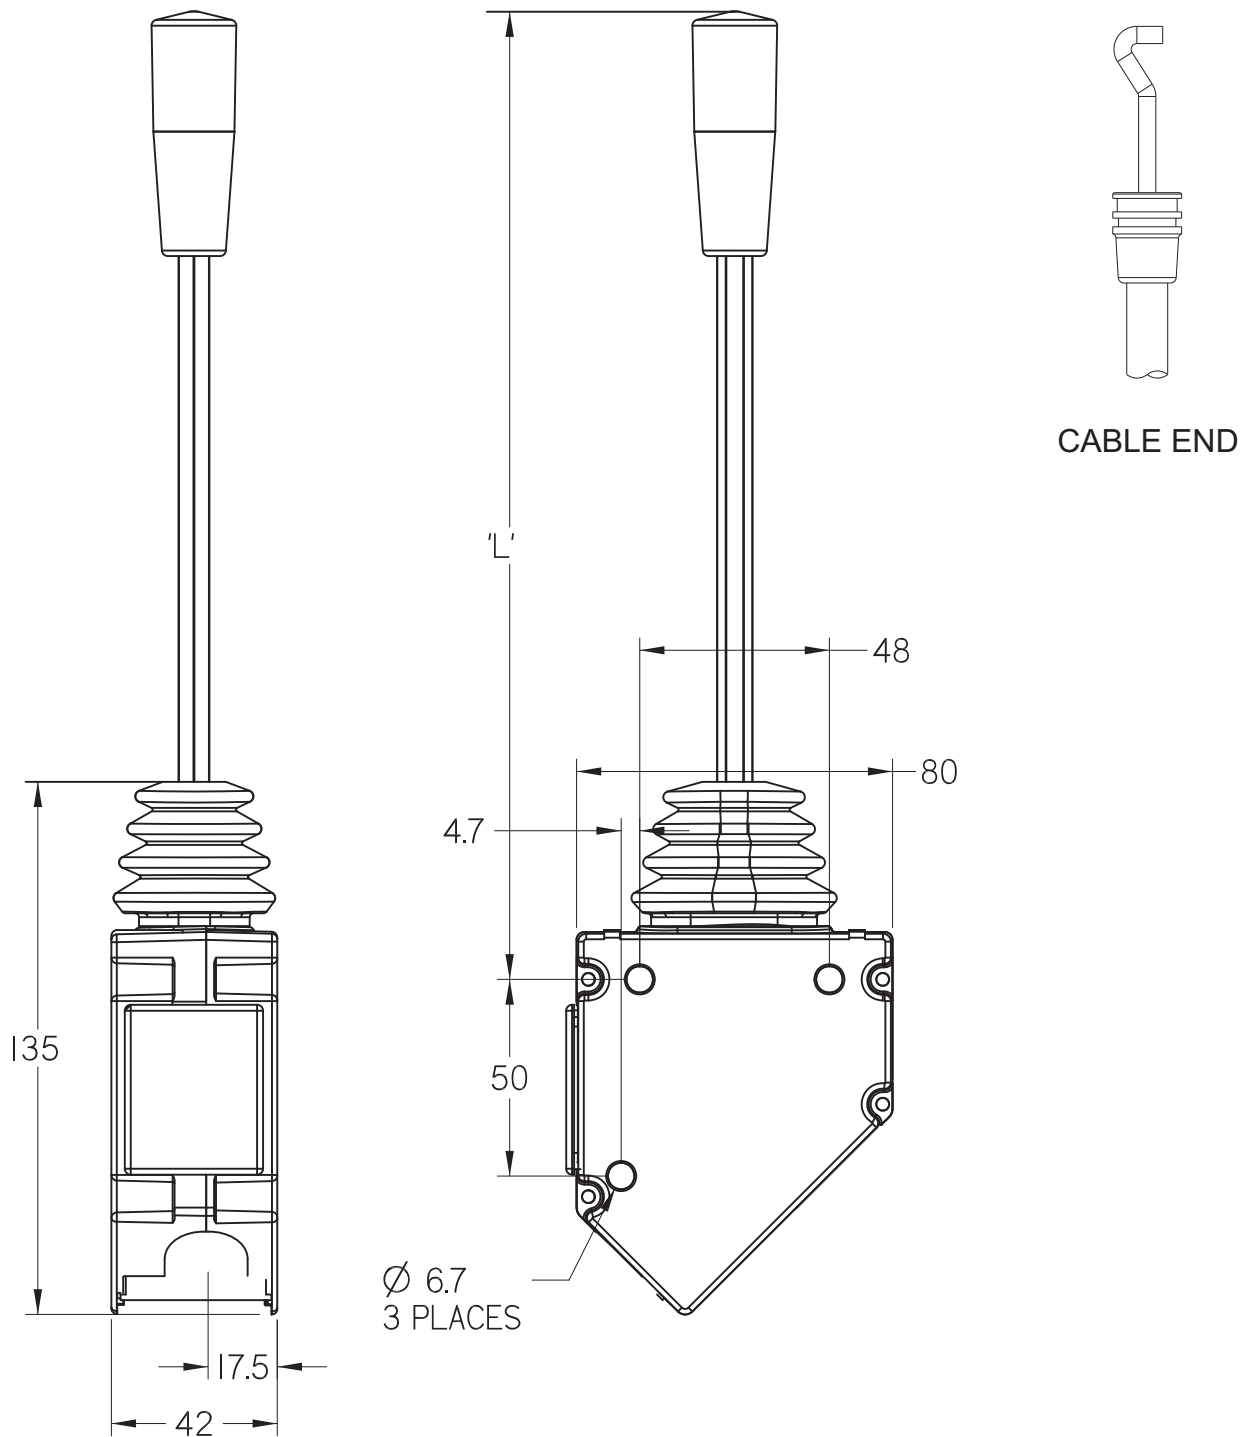

# VALVE OPERATOR XL-920

Cablecraft<sup>®</sup>  
Australia Pty Ltd

- ✱ Zinc alloy stackable remote valve operator.
- ✱ Total Travel : 30mm.
- ✱ 35mm travel option available.
- ✱ Max load 40 kgf.
- ✱ Suitable for side / panel / bulkhead mounting.

# VALVE OPERATOR XL-650

- ✱ Plastic body Vertical Joystick Control.
- ✱ Total Travel : 16+16mm.
- ✱ Max load 18 kgf.
- ✱ Optional Neutral Lock Lever.

# VALVE OPERATOR XL-670

- ✱ Zinc Alloy body Vertical Joystick Control.
- ✱ Total Travel : 14+14mm.
- ✱ Max load 50 kgf.
- ✱ Optional Neutral Lock Lever.