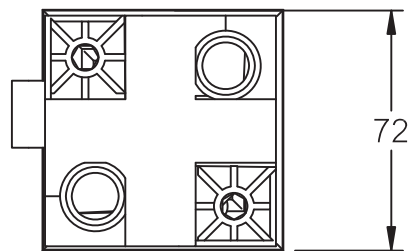

# VALVE OPERATOR XL-920

Cablecraft<sup>®</sup>  
Australia Pty Ltd

- ✱ Zinc alloy stackable remote valve operator.
- ✱ Total Travel : 30mm.
- ✱ 35mm travel option available.
- ✱ Max load 40 kgf.
- ✱ Suitable for side / panel / bulkhead mounting.

# VALVE OPERATOR XL-650

- ✱ Plastic body Vertical Joystick Control.
- ✱ Total Travel : 16+16mm.
- ✱ Max load 18 kgf.
- ✱ Optional Neutral Lock Lever.

# VALVE OPERATOR XL-670

- ✱ Zinc Alloy body Vertical Joystick Control.
- ✱ Total Travel : 14+14mm.
- ✱ Max load 50 kgf.
- ✱ Optional Neutral Lock Lever.