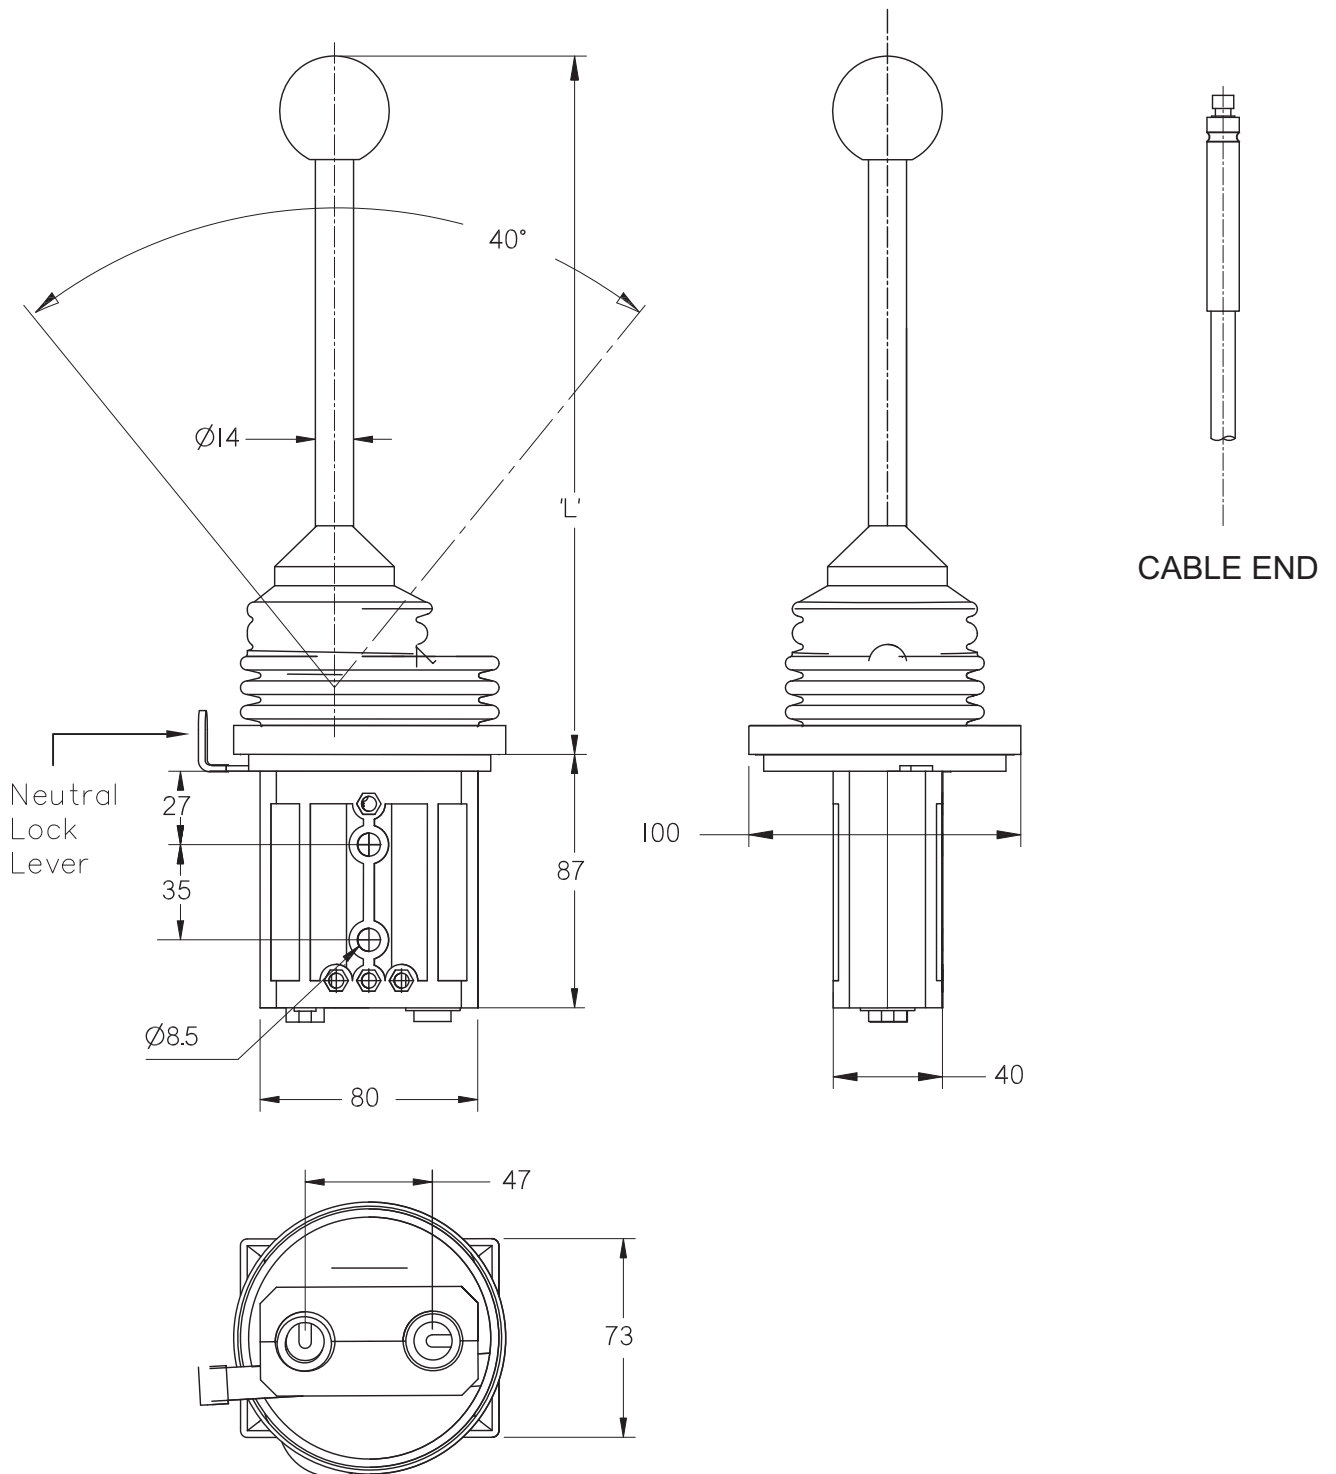

# VALVE OPERATOR XL-920

Cablecraft<sup>®</sup>  
Australia Pty Ltd

- ✱ Zinc alloy stackable remote valve operator.
- ✱ Total Travel : 30mm.
- ✱ 35mm travel option available.
- ✱ Max load 40 kgf.
- ✱ Suitable for side / panel / bulkhead mounting.

# VALVE OPERATOR XL-650

- ✱ Plastic body Vertical Joystick Control.
- ✱ Total Travel : 16+16mm.
- ✱ Max load 18 kgf.
- ✱ Optional Neutral Lock Lever.

# VALVE OPERATOR XL-670

- ✱ Zinc Alloy body Vertical Joystick Control.
- ✱ Total Travel : 14+14mm.
- ✱ Max load 50 kgf.
- ✱ Optional Neutral Lock Lever.