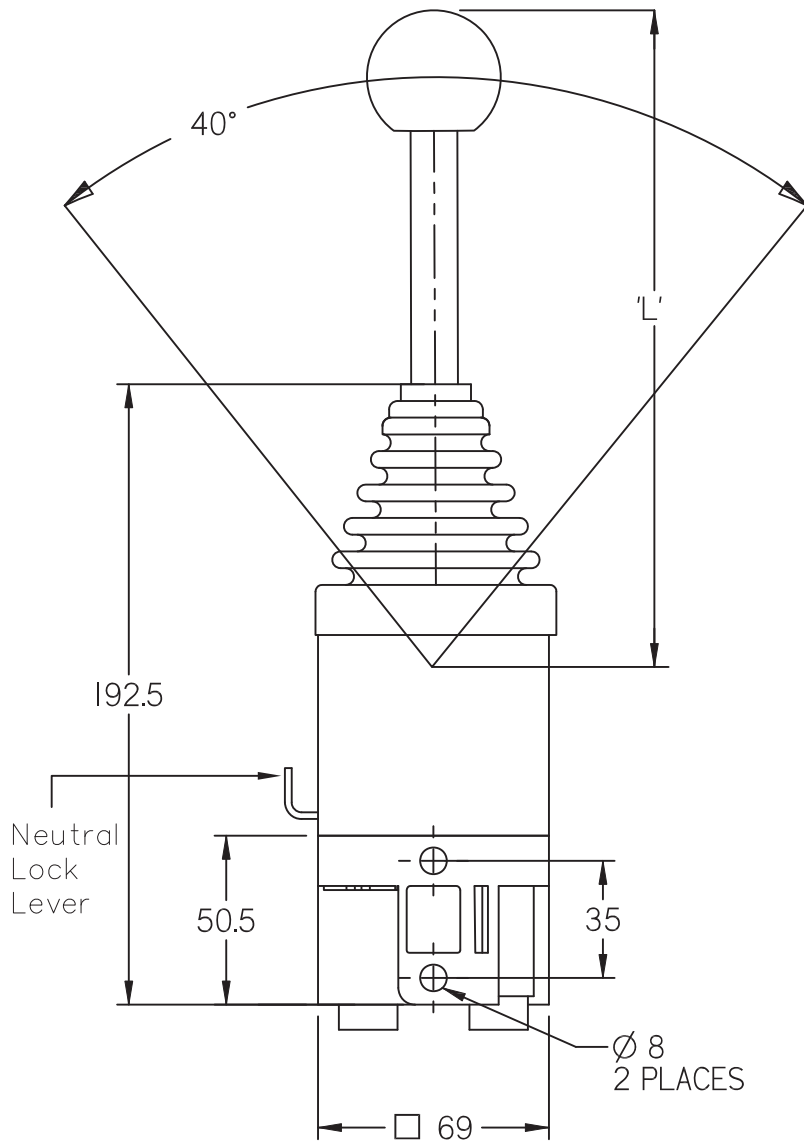

# VALVE OPERATOR XL-920

Cablecraft<sup>®</sup>  
Australia Pty Ltd

- ✱ Zinc alloy stackable remote valve operator.
- ✱ Total Travel : 30mm.
- ✱ 35mm travel option available.
- ✱ Max load 40 kgf.
- ✱ Suitable for side / panel / bulkhead mounting.

# VALVE OPERATOR XL-650

- ✱ Plastic body Vertical Joystick Control.
- ✱ Total Travel : 16+16mm.
- ✱ Max load 18 kgf.
- ✱ Optional Neutral Lock Lever.

# VALVE OPERATOR XL-670

- ✱ Zinc Alloy body Vertical Joystick Control.
- ✱ Total Travel : 14+14mm.
- ✱ Max load 50 kgf.
- ✱ Optional Neutral Lock Lever.