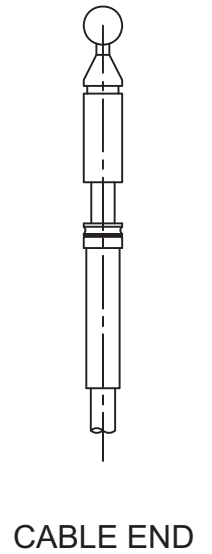

# VALVE OPERATOR XL-920

Cablecraft<sup>®</sup>  
Australia Pty Ltd

- ✱ Zinc alloy stackable remote valve operator.
- ✱ Total Travel : 30mm.
- ✱ 35mm travel option available.
- ✱ Max load 40 kgf.
- ✱ Suitable for side / panel / bulkhead mounting.

# VALVE OPERATOR XL-650

- ✱ Plastic body Vertical Joystick Control.
- ✱ Total Travel : 16+16mm.
- ✱ Max load 18 kgf.
- ✱ Optional Neutral Lock Lever.

# VALVE OPERATOR XL-670

- ✱ Zinc Alloy body Vertical Joystick Control.
- ✱ Total Travel : 14+14mm.
- ✱ Max load 50 kgf.
- ✱ Optional Neutral Lock Lever.