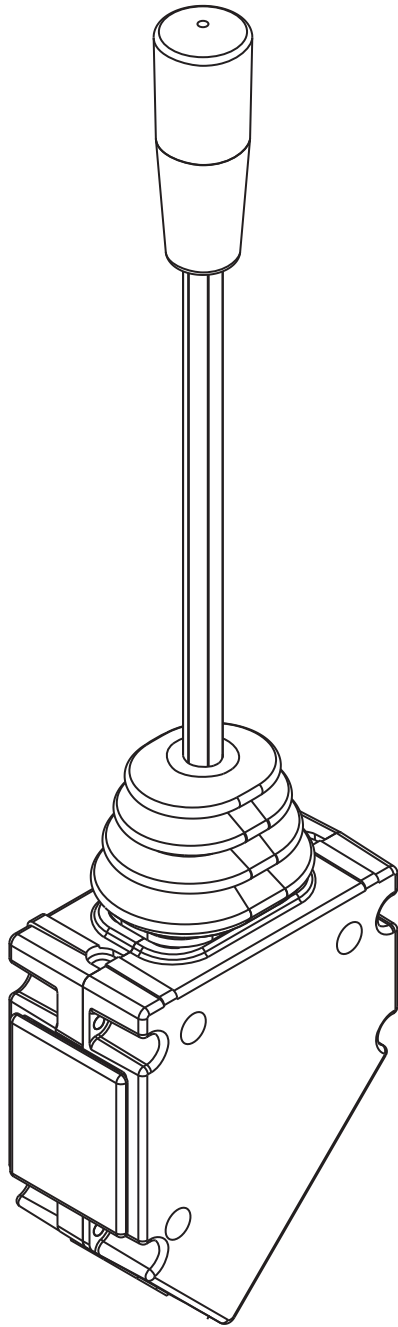

# VALVE OPERATOR XL-920

Cablecraft<sup>®</sup>  
Australia Pty Ltd

- ✱ Zinc alloy stackable remote valve operator.
- ✱ Total Travel : 30mm.
- ✱ 35mm travel option available.
- ✱ Max load 40 kgf.
- ✱ Suitable for side / panel / bulkhead mounting.

# VALVE OPERATOR XL-650

- ✱ Plastic body Vertical Joystick Control.
- ✱ Total Travel : 16+16mm.
- ✱ Max load 18 kgf.
- ✱ Optional Neutral Lock Lever.

# VALVE OPERATOR XL-670

- ✱ Zinc Alloy body Vertical Joystick Control.
- ✱ Total Travel : 14+14mm.
- ✱ Max load 50 kgf.
- ✱ Optional Neutral Lock Lever.