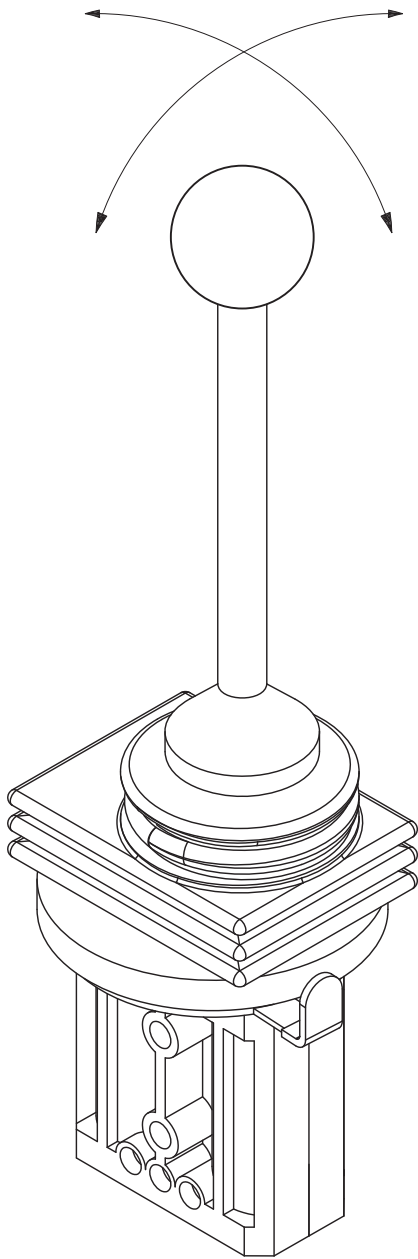

# VALVE OPERATOR XL-920

Cablecraft<sup>®</sup>  
Australia Pty Ltd

- ✱ Zinc alloy stackable remote valve operator.
- ✱ Total Travel : 30mm.
- ✱ 35mm travel option available.
- ✱ Max load 40 kgf.
- ✱ Suitable for side / panel / bulkhead mounting.

# VALVE OPERATOR XL-650

- ✱ Plastic body Vertical Joystick Control.
- ✱ Total Travel : 16+16mm.
- ✱ Max load 18 kgf.
- ✱ Optional Neutral Lock Lever.

# VALVE OPERATOR XL-670

- ✱ Zinc Alloy body Vertical Joystick Control.
- ✱ Total Travel : 14+14mm.
- ✱ Max load 50 kgf.
- ✱ Optional Neutral Lock Lever.